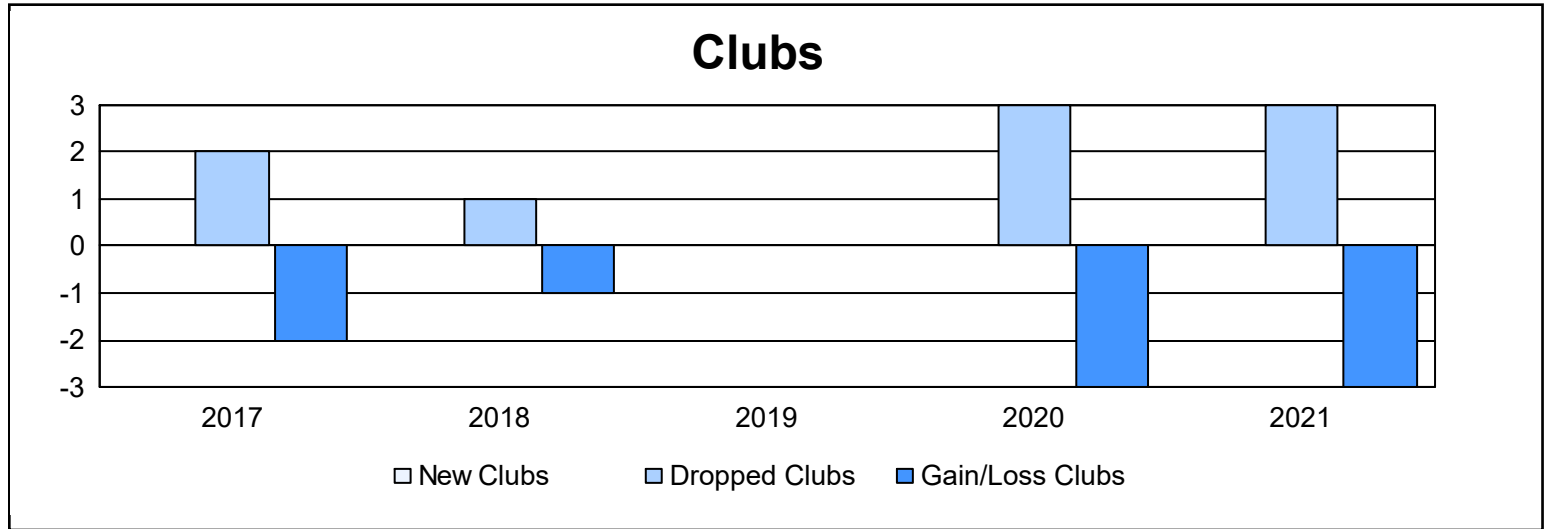

Year	New Clubs	Dropped Clubs	Gain/ Loss Clubs	New Members	Charter Members	Reinstate Members	Transfer Members	Total Member Added	Total Members Dropped	Gain/ Loss Members
2016-2017	0	2	-2	119	0	4	8	131	182	-51
2017-2018	0	1	-1	89	0	7	7	103	180	-77
2018-2019	0	0	0	67	0	1	8	76	121	-45
2019-2020	0	3	-3	62	0	8	19	89	154	-65
2020-2021	0	3	-3	50	1	5	14	70	177	-107
Average	0	2	-2	77	0	5	11	94	163	-69

Membership Composition June 2021 Cumulative

Gender Composition June 2021 Cumulative