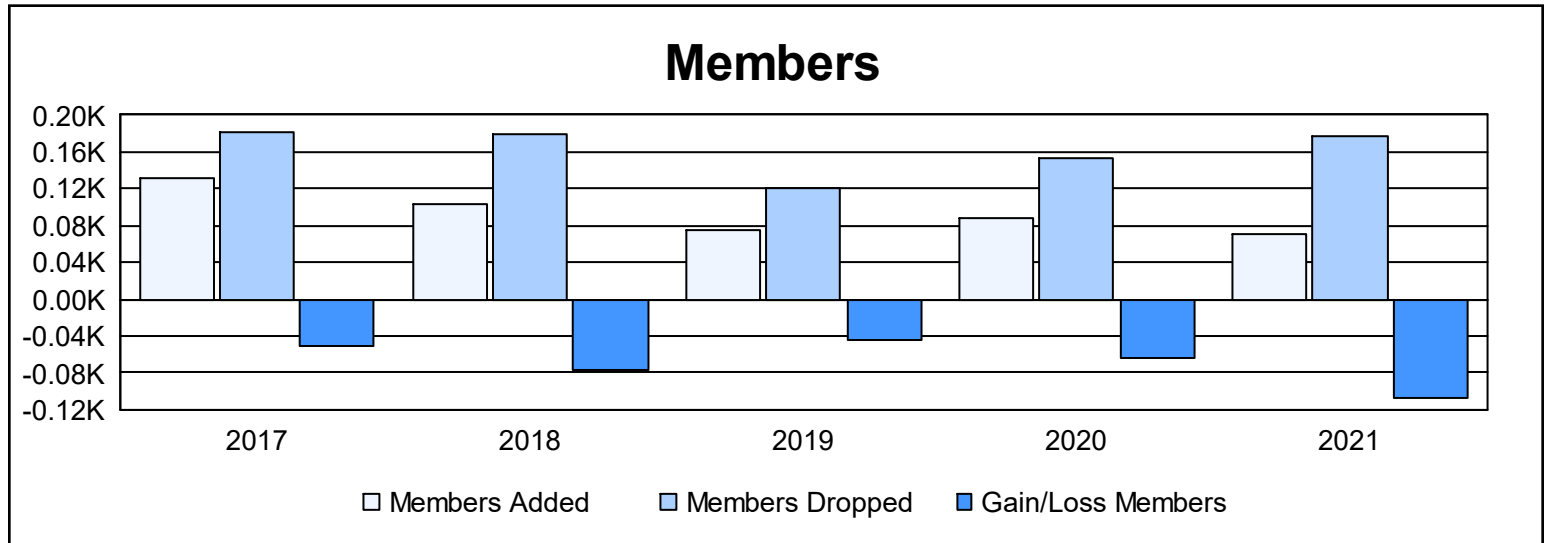

Year	New Clubs	Dropped Clubs	Gain/ Loss Clubs	New Members	Charter Members	Reinstate Members	Transfer Members	Total Member Added	Total Members Dropped	Gain/ Loss Members
2016-2017	0	2	-2	119	0	4	8	131	182	-51
2017-2018	0	1	-1	89	0	7	7	103	180	-77
2018-2019	0	0	0	67	0	1	8	76	121	-45
2019-2020	0	3	-3	62	0	8	19	89	154	-65
2020-2021	0	3	-3	50	1	5	14	70	177	-107
Average	0	2	-2	77	0	5	11	94	163	-69

Membership Composition June 2021 Cumulative

Gender Composition June 2021 Cumulative